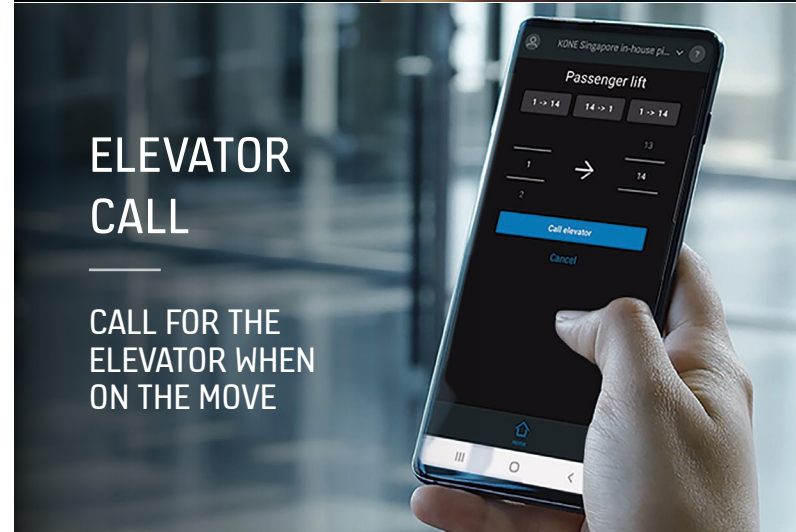

Contact us for more information

www.kone.sg

HABITAP

Contact us for more information

VISITOR MANAGEMENT

MANAGE VISITORS WITH EASE EVEN WHEN YOU ARE AWAY

SMART HOME CONTROLS

CONTROL OF YOUR LIGHTS AT YOUR FINGER TIPS